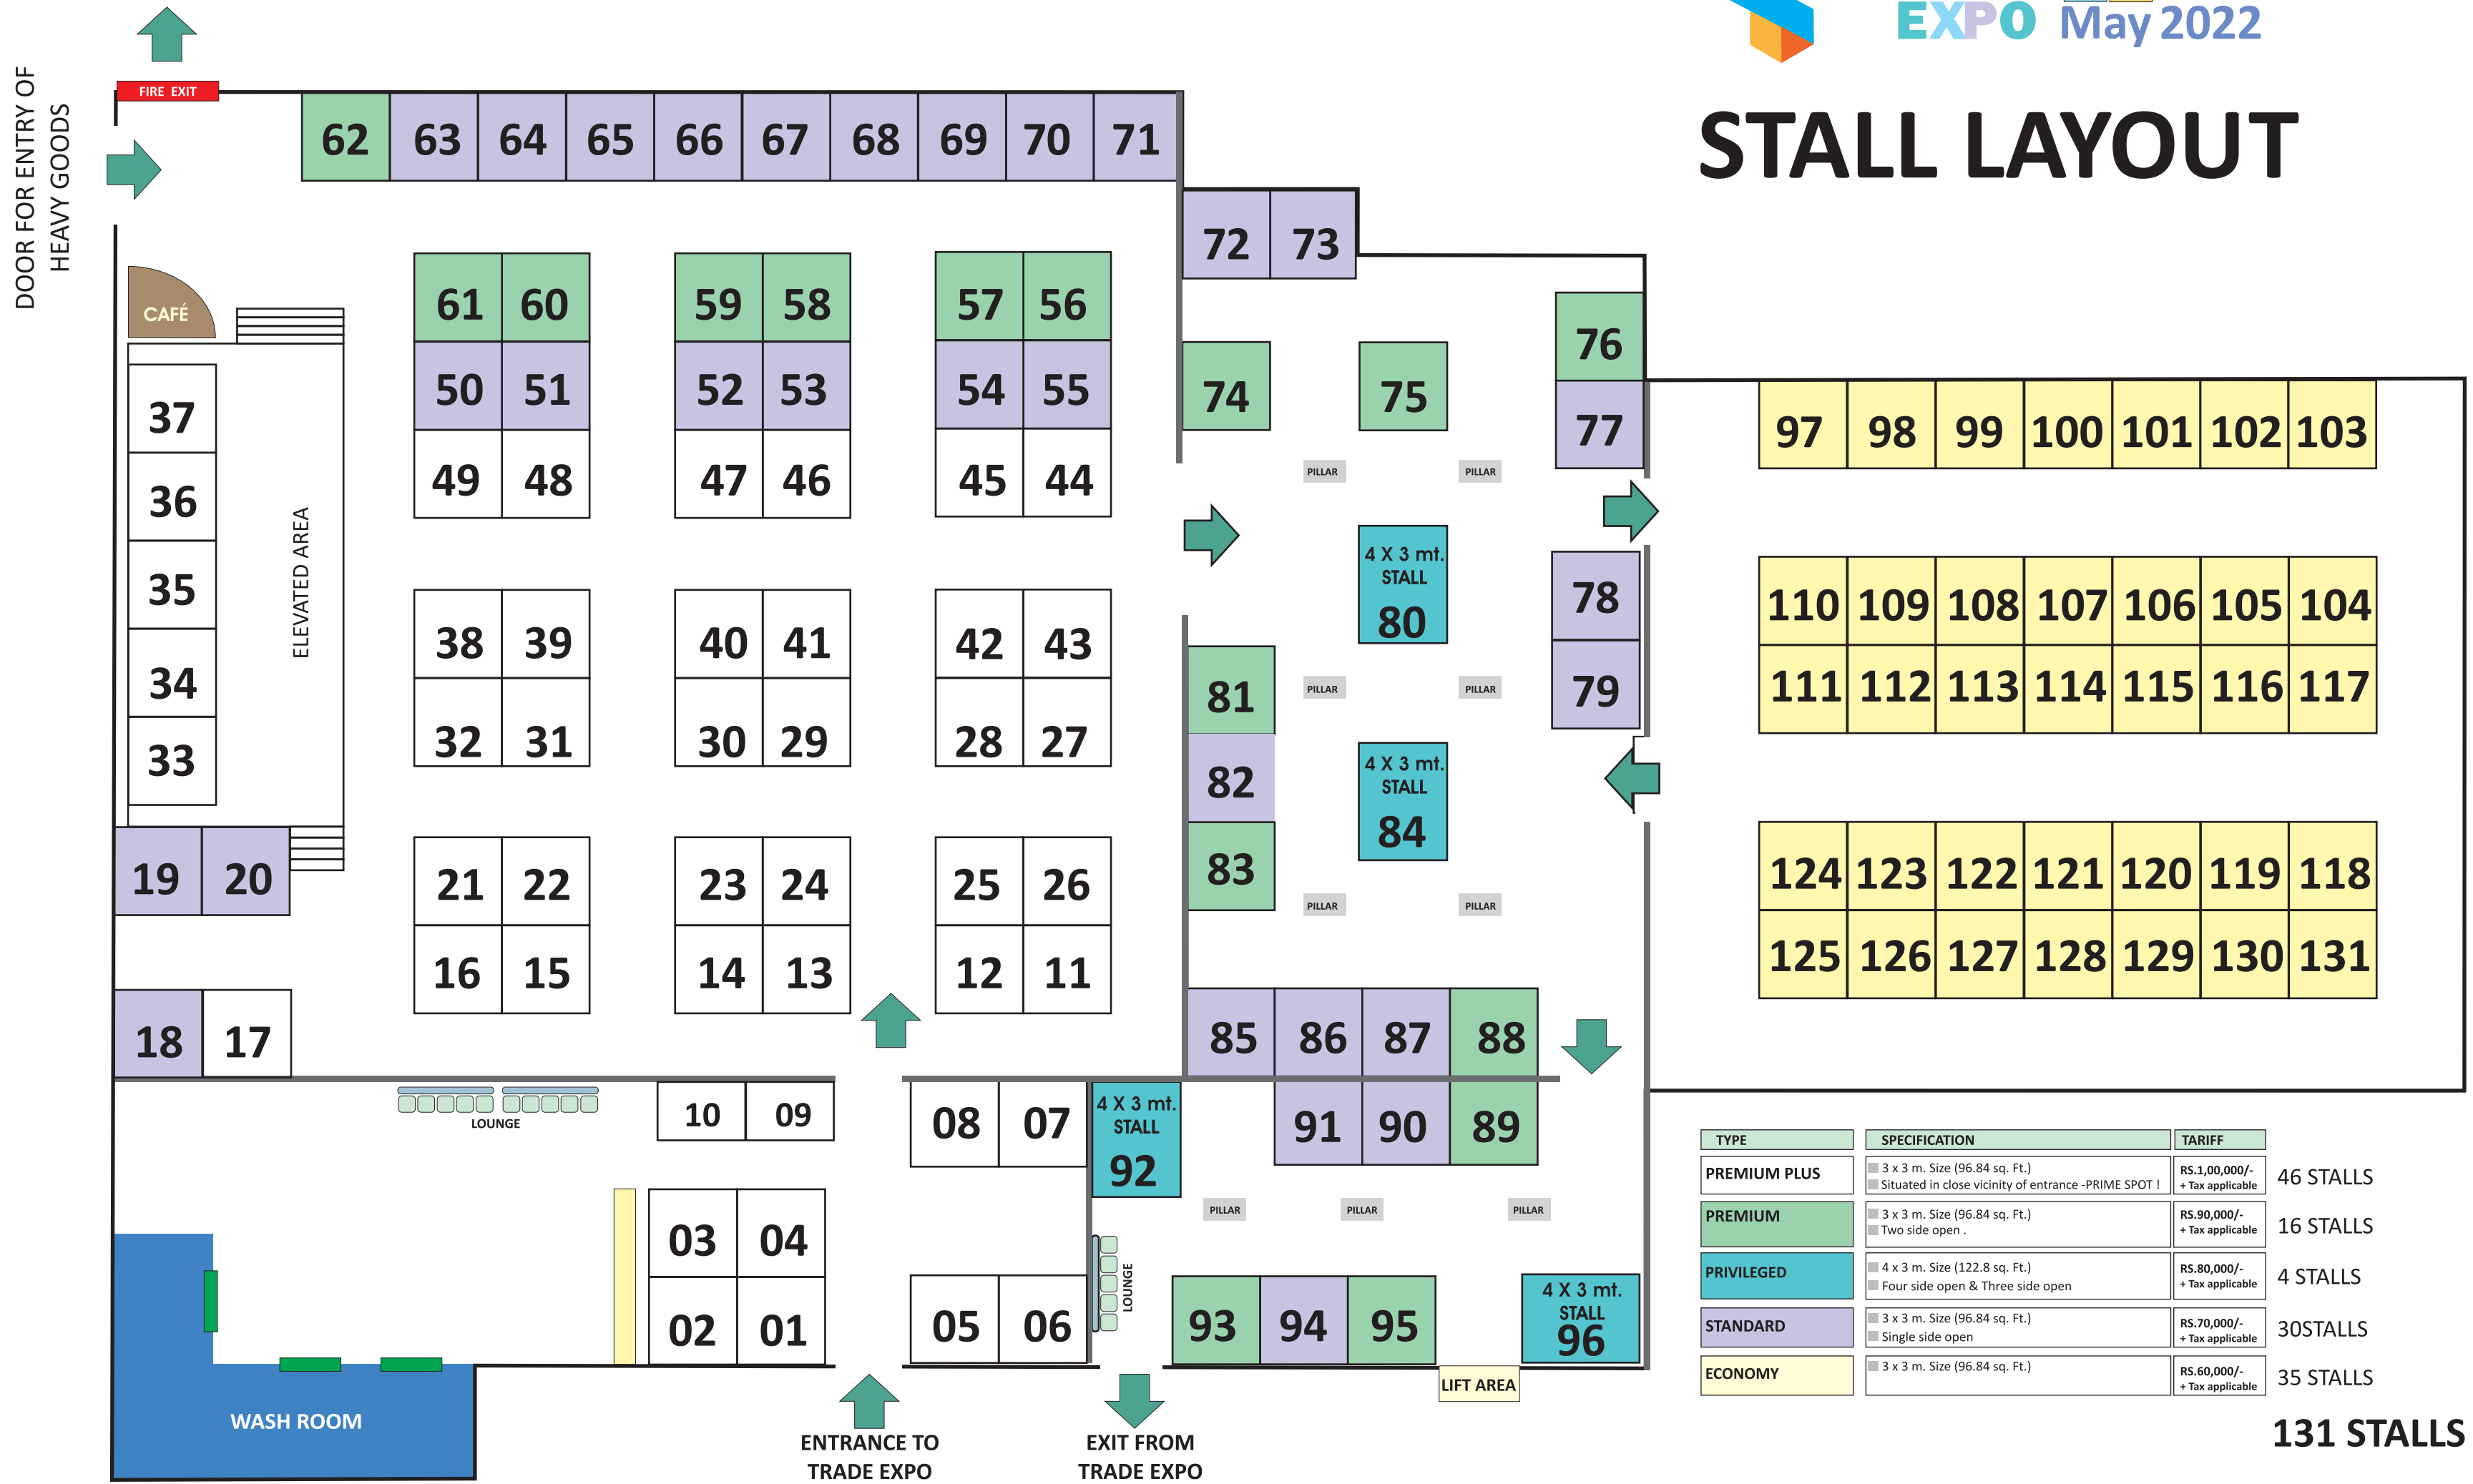

STALL LAYOUT

TYPE	SPECIFICATION	TARIFF	STALLS
PREMIUM PLUS	<ul style="list-style-type: none"> 3 x 3 m. Size (96.84 sq. Ft.) Situated in close vicinity of entrance -PRIME SPOT ! 	RS.1,00,000/- + Tax applicable	46 STALLS
PREMIUM	<ul style="list-style-type: none"> 3 x 3 m. Size (96.84 sq. Ft.) Two side open . 	RS.90,000/- + Tax applicable	16 STALLS
PRIVILEGED	<ul style="list-style-type: none"> 4 x 3 m. Size (122.8 sq. Ft.) Four side open & Three side open 	RS.80,000/- + Tax applicable	4 STALLS
STANDARD	<ul style="list-style-type: none"> 3 x 3 m. Size (96.84 sq. Ft.) Single side open 	RS.70,000/- + Tax applicable	30 STALLS
ECONOMY	<ul style="list-style-type: none"> 3 x 3 m. Size (96.84 sq. Ft.) 	RS.60,000/- + Tax applicable	35 STALLS

131 STALLS